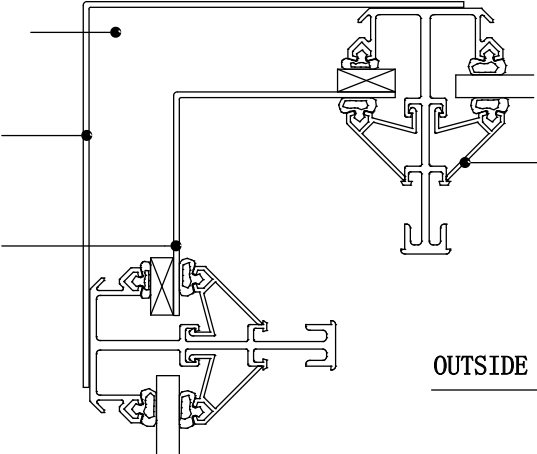

INTERNAL CORNER TO VERTICAL

SCALE 1:2 ON A4

OPTIONAL INSULATION MAY
BE PLACED IN THIS VOID

16G PRESSED ALUMINIUM
CORNER FLASHING (OPTIONAL)

16G PRESSED ALUMINIUM
CORNER FLASHING

LONSDALE SKYGARD SERIES
GLAZING BAR