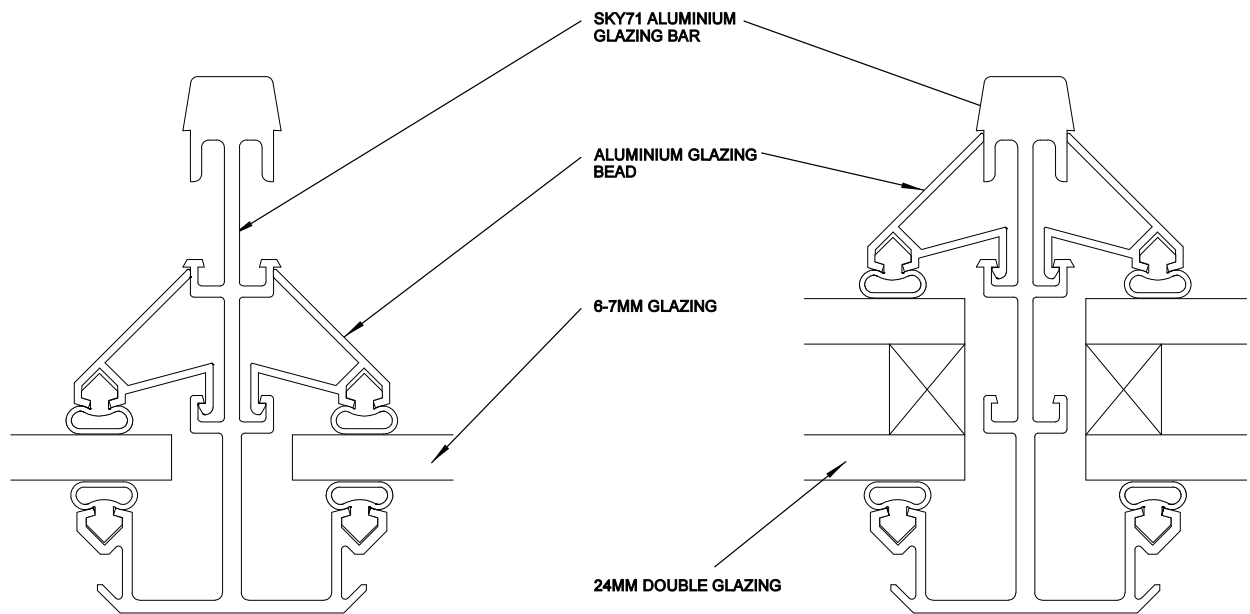

<b>PROJECT:</b>  TECHNICAL CATALOGUE DETAIL SKYGARD	REV	DATE		DRAWN	VM
				DATE	09/2019
				DRG. No.	SKY71Y