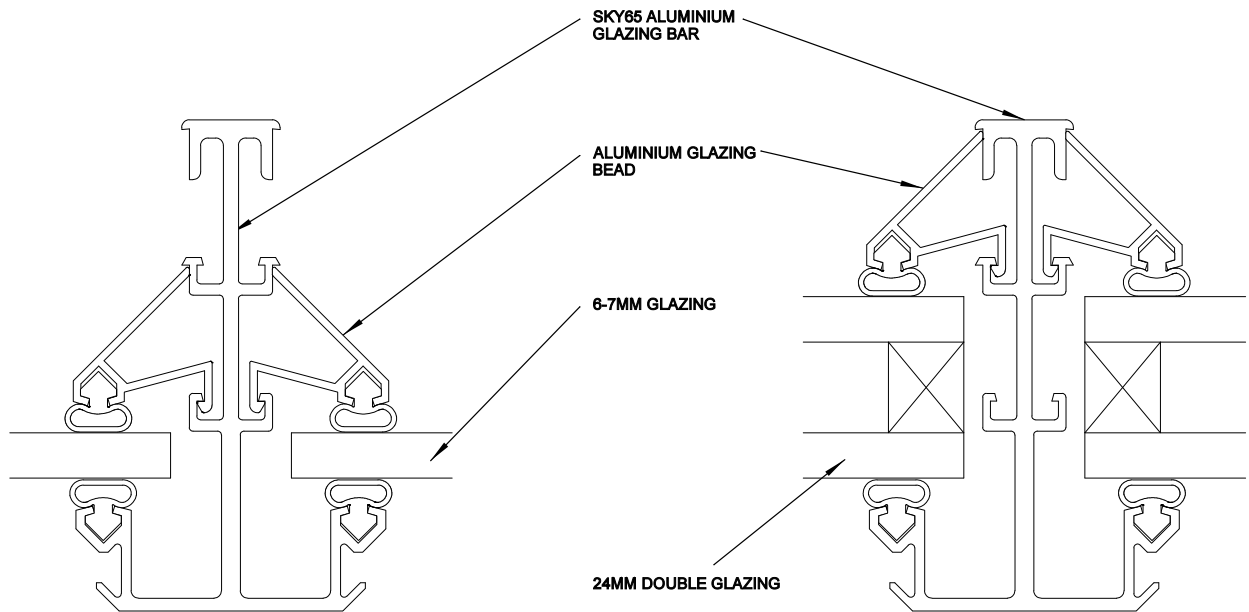

|   |     |      |  |          |         |
|---|-----|------|--|----------|---------|
| <b>PROJECT:</b><br><br>TECHNICAL CATALOGUE<br>SKYGARD | REV | DATE |  | DRAWN    | VM      |
|   |     |      |  | DATE     | 09/2019 |
|   |     |      |  | DRG. No. | SKY65Y  |
|   |     |      |  |          |         |