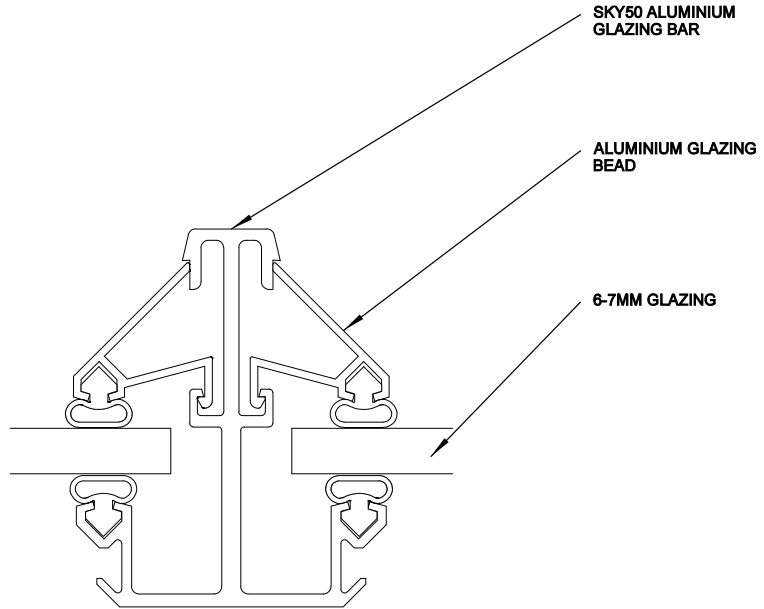

LONSDALE METAL Co. LTD

London N17 9QU

TEL: 020 8801 4221 FAX: 020 8801 1287

Email: info@lonsdalemetal.co.uk

www.lonsdalemetal.co.uk

DRAWING TITLE:

SKY50 GLAZING BAR

SCALE: 1:1 AT A4

SKY50 ALUMINIUM
GLAZING BAR

ALUMINIUM GLAZING
BEAD

6-7MM GLAZING

PROJECT:

TECHNICAL CATALOGUE DETAIL
SKYGARD

REV

DATE

DRAWN