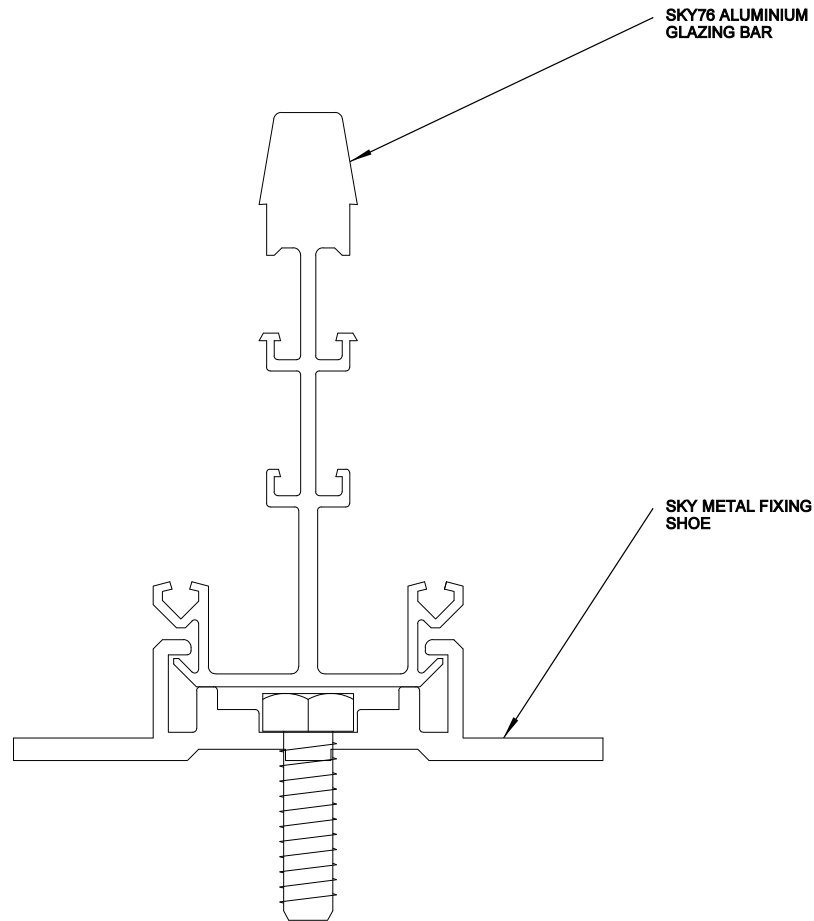

LONSDALE METAL Co. LTD

London N17 9QU

TEL: 020 8801 4221 FAX: 020 8801 1287

Email: info@lonsdalemetal.co.uk

www.lonsdalemetal.co.uk

DRAWING TITLE:

SKY METAL FIXING SHOE

SCALE: 1:1 AT A4

|   |     |      |  |          |          |
|---|-----|------|--|----------|----------|
| PROJECT:<br>TECHNICAL CATALOGUE DETAIL<br>SKYGARD | REV | DATE |  | DRAWN    | VM       |
|   |     |      |  | DATE     | 09/2019  |
|   |     |      |  | DRG. No. | MFIXSHOE |
|   |     |      |  |          |          |