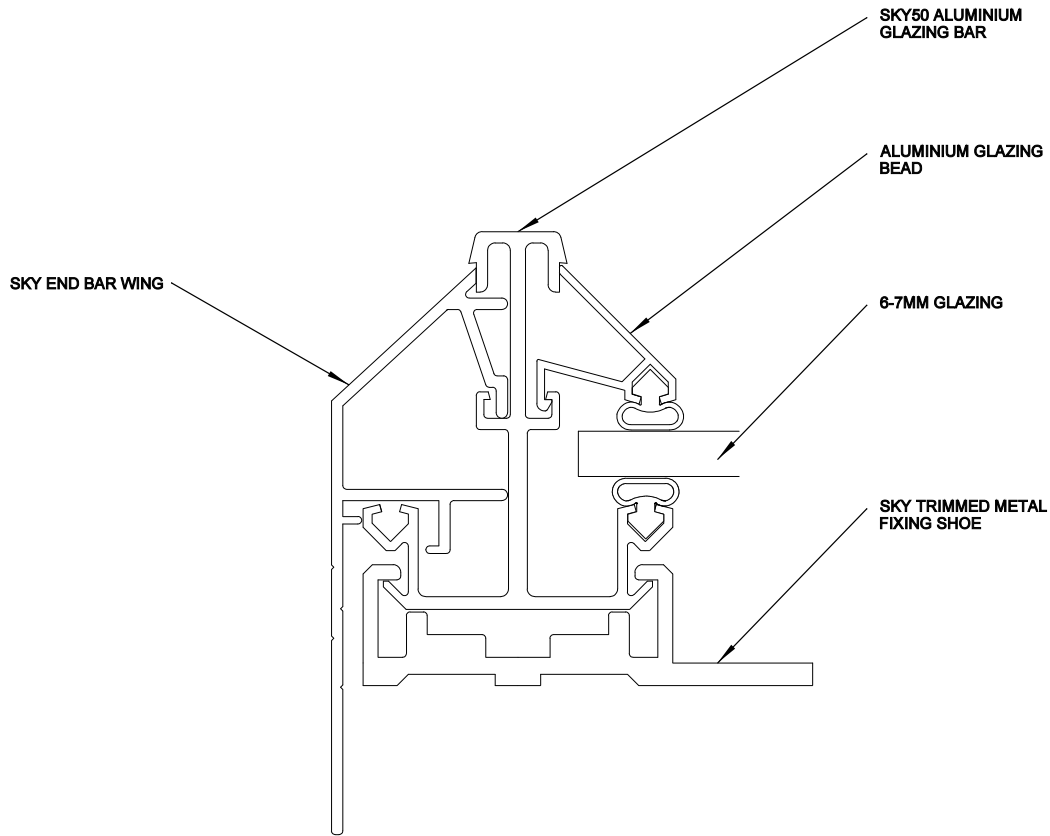

**DRAWING TITLE:**

**SKY END BAR WING**

**SCALE: 1:1 AT A4**

<b>PROJECT:</b> TECHNICAL CATALOGUE DETAIL SKYGARD	REV	DATE		DRAWN	VM
				DATE	09/2019
				DRG. No.	EBARWING