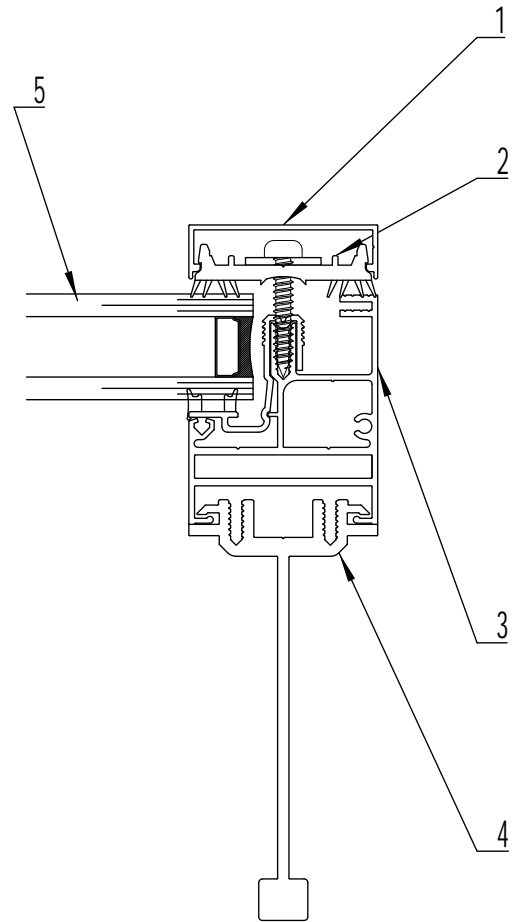

LONSDALEMETAL Co. LTD

London N17 9QU
 TEL: 020 8801 4221 FAX: 020 8801 1287
 Email: info@lonsdalemetal.co.uk
 www.lonsdalemetal.co.uk

DRAWING TITLE:
SAFEGARDTG50 KEEL BAR DOUBLE GLAZED

SCALE: 1:2 AT A4

- 1 - Aluminium snap-on cover
- 2 - Black Co-extruded PVC pressure plate
- 3 - Aluminium end carrier rail
- 4 - Aluminium 'T' section
- 5 - Double glazed unit.

PROJECT: TECHNICAL CATALOGUE DETAIL SAFEGARDTG50	REV	DATE		DRAWN	VM
				DATE	07/2024
				DRG. No.	TG-T4aDG