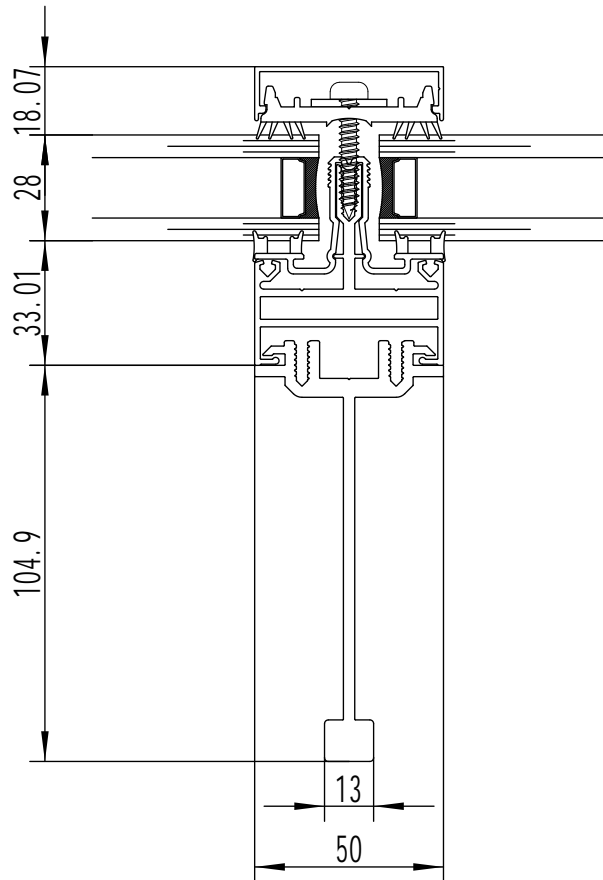

LONSDALEMETAL Co. LTD

London N17 9QU
 TEL: 020 8801 4221 FAX: 020 8801 1287
 Email: info@lonsdalemetal.co.uk
 www.lonsdalemetal.co.uk

DRAWING TITLE:
SAFEGARDTG50 KEEL BAR DOUBLE GLAZED

SCALE: 1:2 AT A4

- 1 - Aluminium snap-on cover
- 2 - Black Co-extruded PVC pressure plate
- 3 - Aluminium end carrier rail
- 4 - Aluminium 'T' section
- 5 - Double glazed unit.

PROJECT: TECHNICAL CATALOGUE DETAIL SAFEGARDTG50	REV	DATE		DRAWN	VM
				DATE	07/2024
				DRG. No.	TG-T4aDG