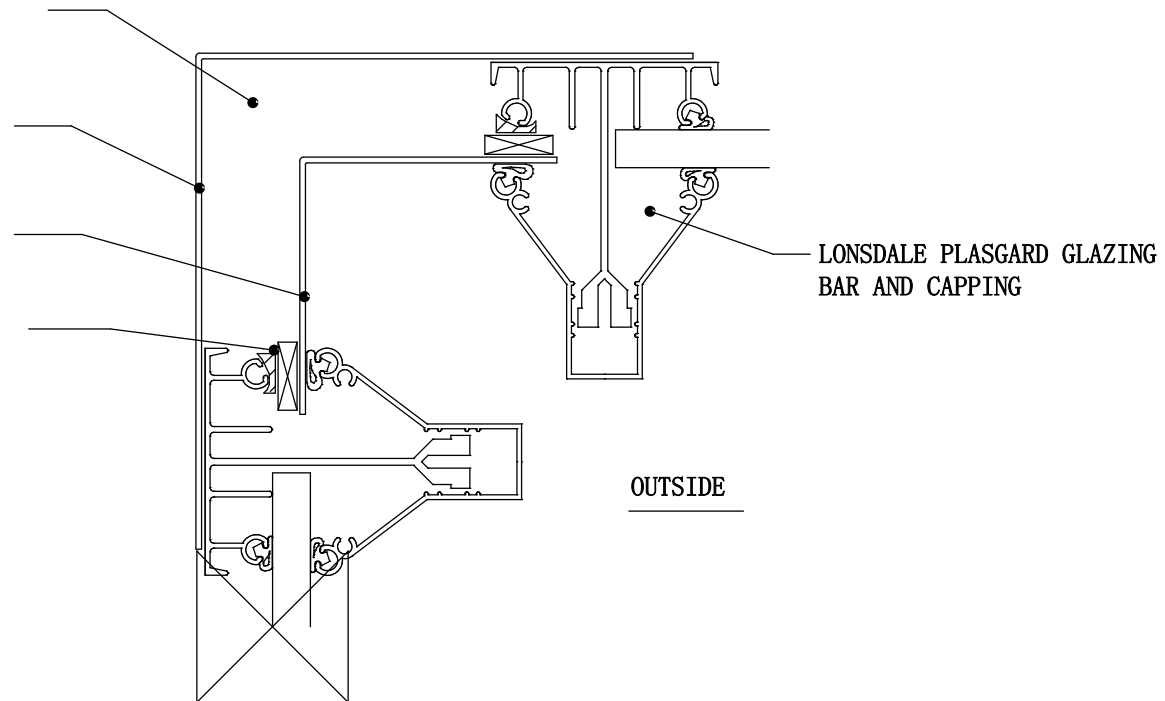

INTERNAL CORNER TO VERTICAL

SCALE 1:2 ON A4

OPTIONAL INSULATION MAY
BE PLACED IN THIS VOID

14G PRESSED ALUMINIUM
CORNER FLASHING

16G PRESSED ALUMINIUM
CORNER FLASHING

DOUBLE SIDED ADHESIVE
TAPE AND SUITABLE SPACER

LONSDALE PLASGARD GLAZING
BAR AND CAPPING

OUTSIDE