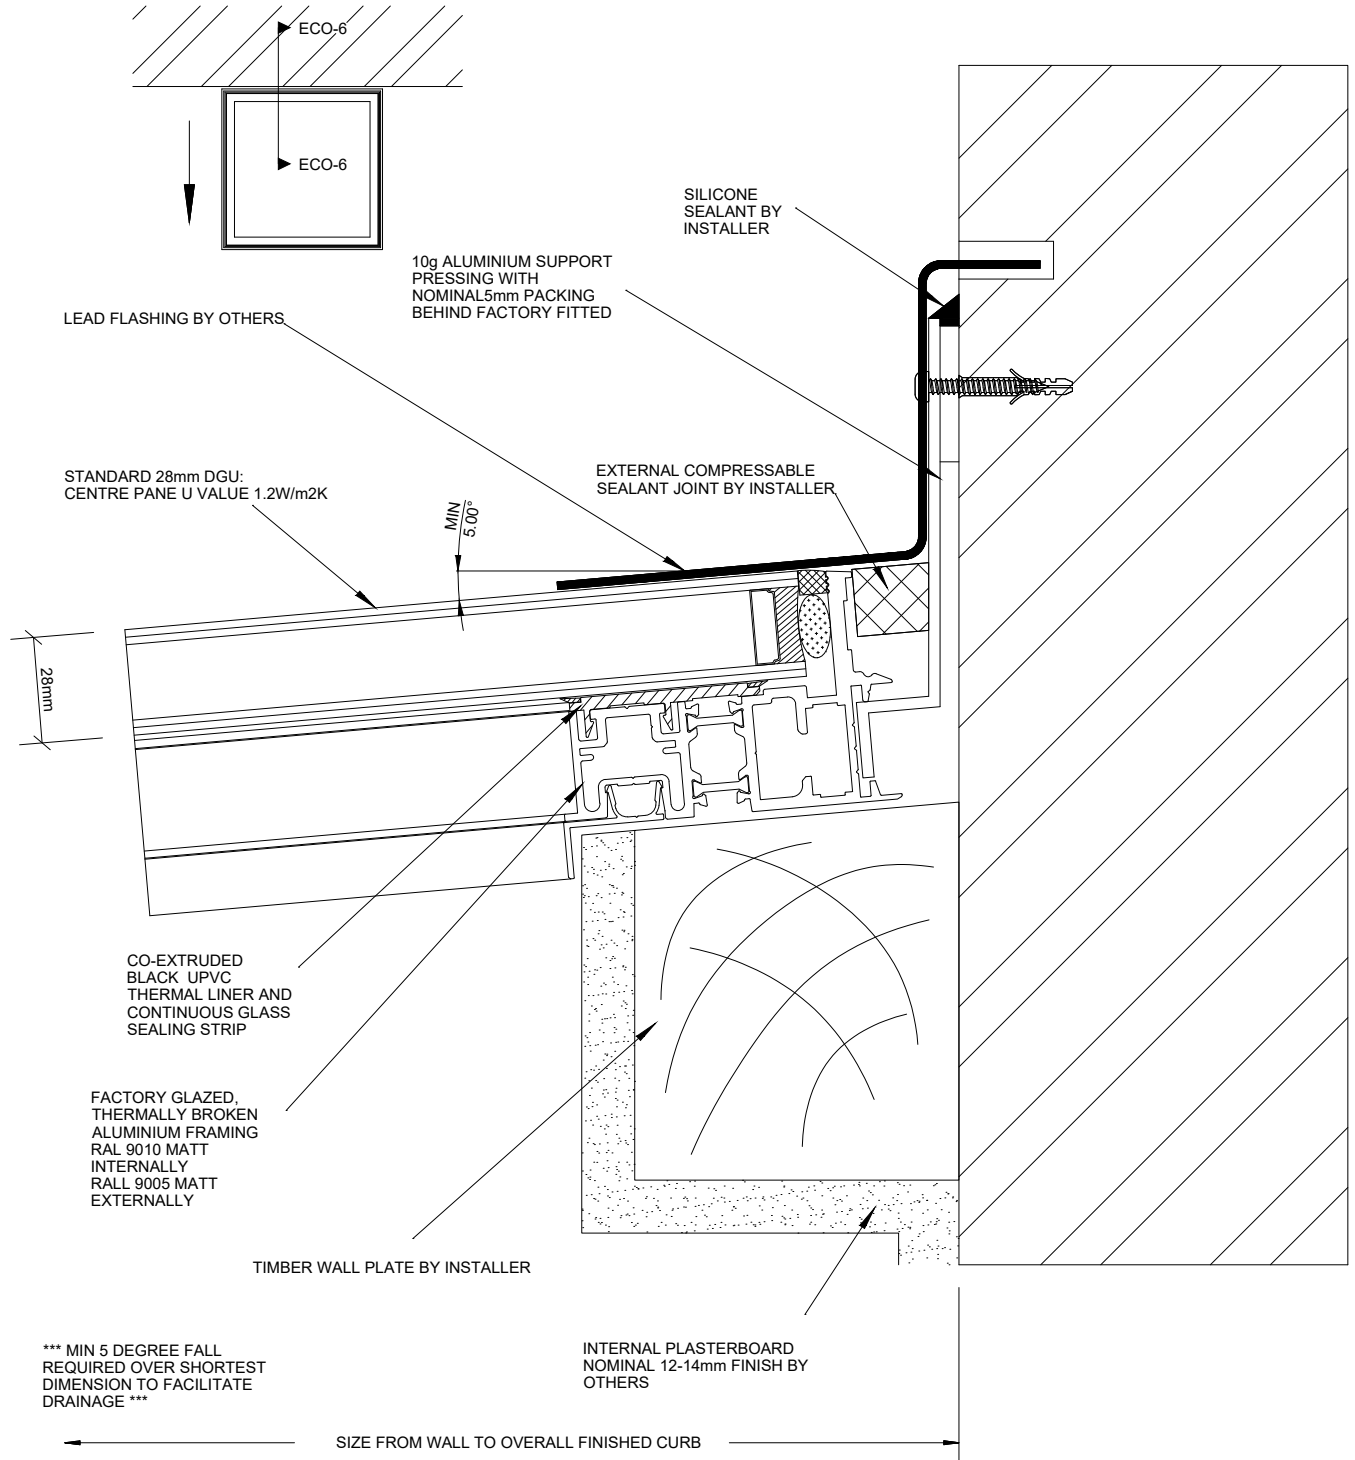

**LONSDALE METAL Co. LTD**

London N17 9QU

TEL: 020 8801 4221 FAX: 020 8801 1287

Email: info@lonsdalemetal.co.uk

www.lonsdalemetal.co.uk

**DRAWING TITLE:**

**VERTICAL SECTION THROUGH  
ROOFLIGHT ECOGARD FGR-F1 TOP WALL  
JUNCTION AT 5 DEGREE PITCH**

**SCALE: 1:2 AT A4**

**PROJECT:**

TECHNICAL CATALOGUE DETAIL  
ECOGARD ROOFLIGHT

REV	DATE	

DRAWN VM

DATE 01/2019

DRG. No. ECO-A6 - 2