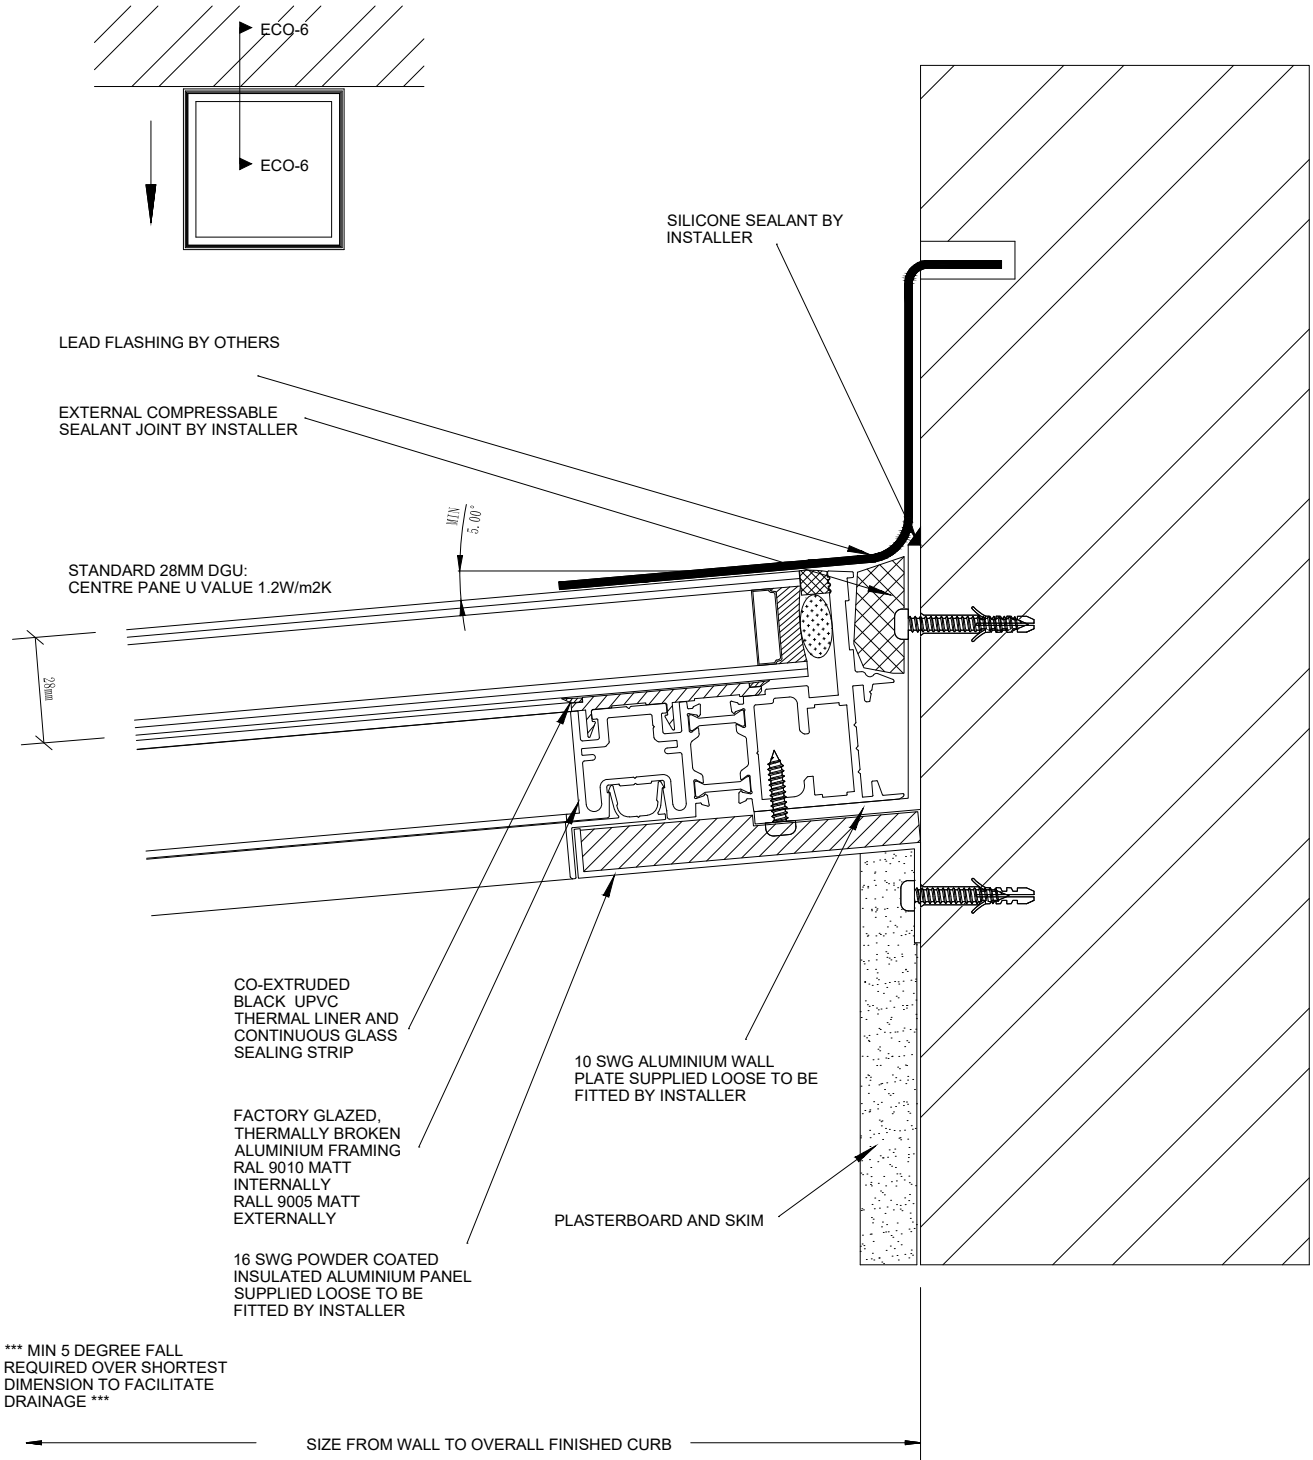

LONSDALE METAL Co. LTD

London N17 9QU

TEL: 020 8801 4221 FAX: 020 8801 1287

Email: info@lonsdalemetal.co.uk

www.lonsdalemetal.co.uk

DRAWING TITLE:

**VERTICAL SECTION THROUGH
ROOFLIGHT ECOGARD FGR-F1 TOP WALL
JUNCTION AT 5 DEGREE PITCH**

SCALE: 1:2 AT A4

PROJECT:

TECHNICAL CATALOGUE DETAIL
ECOGARD ROOFLIGHT

REV

DATE

DRAWN

VM

DATE