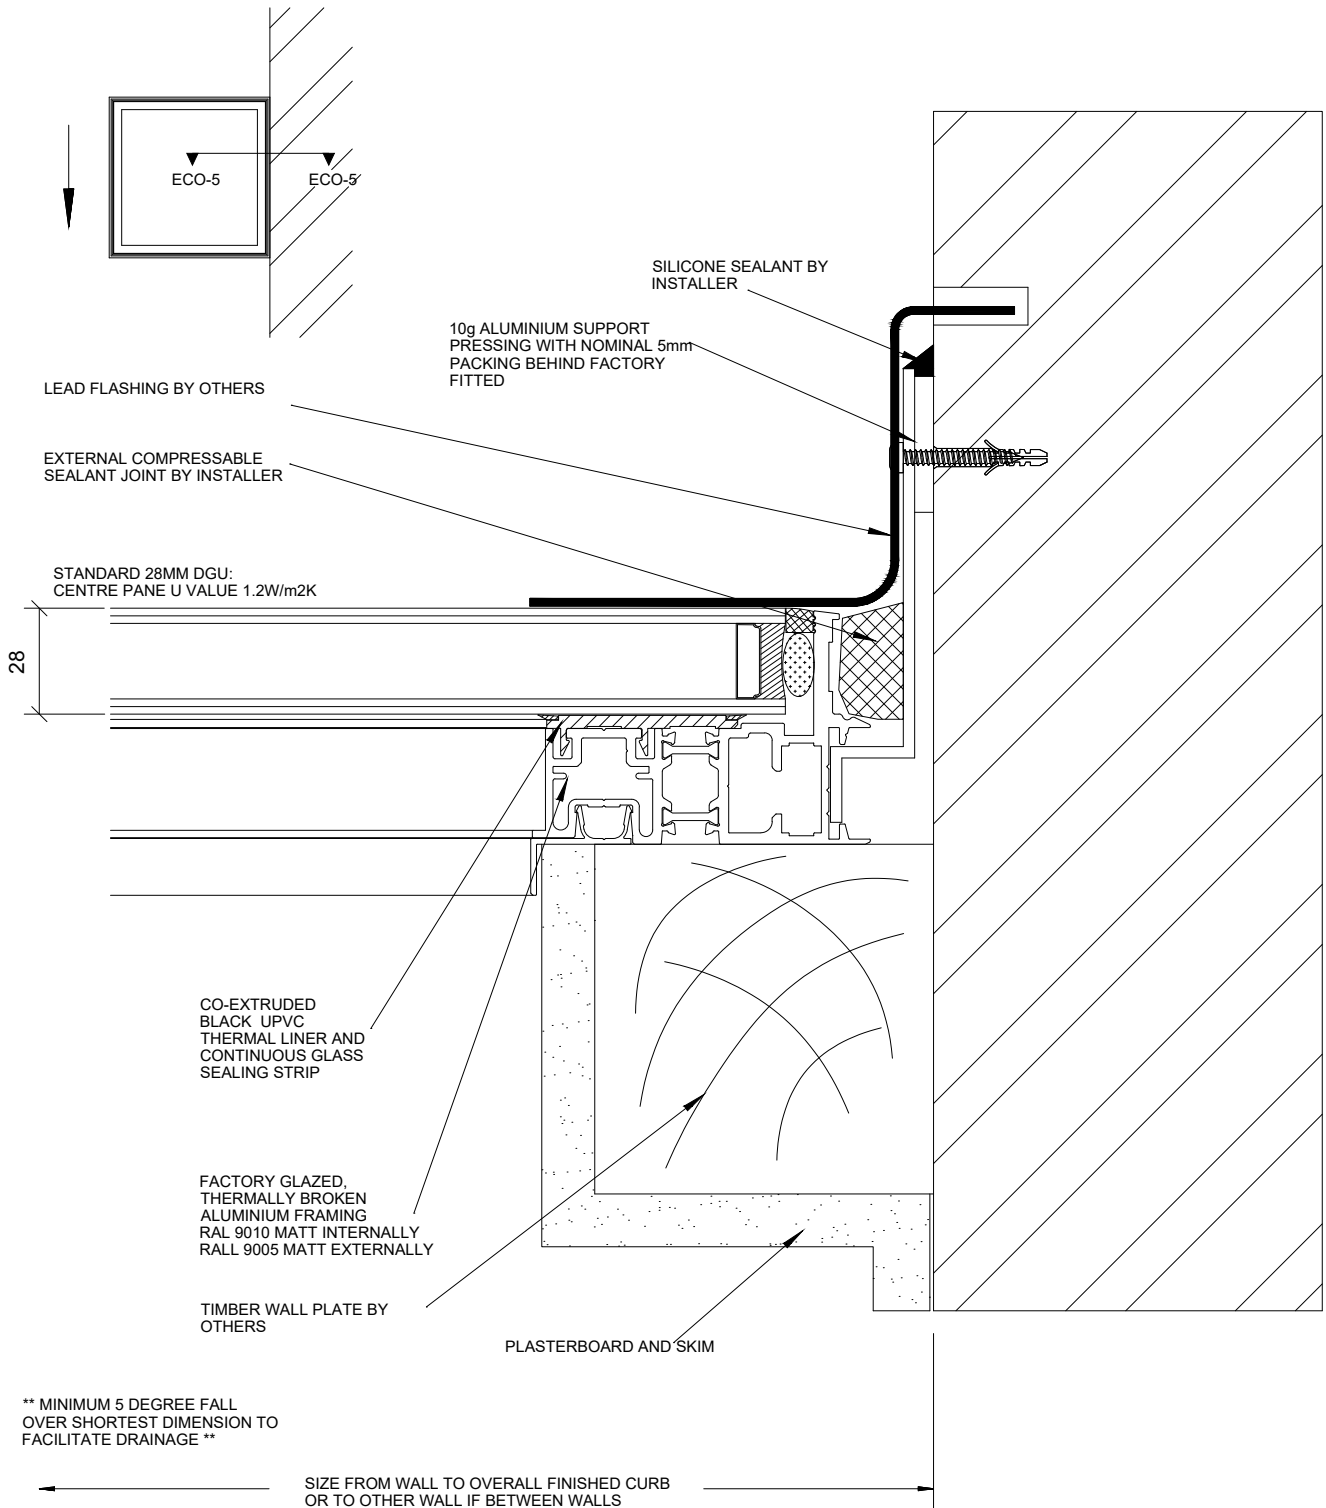

LONSDALE METAL Co. LTD

London N17 9QU

TEL: 020 8801 4221 FAX: 020 8801 1287

Email: info@lonsdalemetal.co.uk

www.lonsdalemetal.co.uk

DRAWING TITLE:

**VERTICAL SECTION THROUGH
ROOFLIGHT SIDE WALL JUNCTION
ECOGARD FGR-F1**

SCALE: 1:2 AT A4

PROJECT:

TECHNICAL CATALOGUE DETAIL
ECOGARD ROOFLIGHT

REV	DATE	

DRAWN VM

DATE 01/2019

DRG. No. ECO-A5 - 2