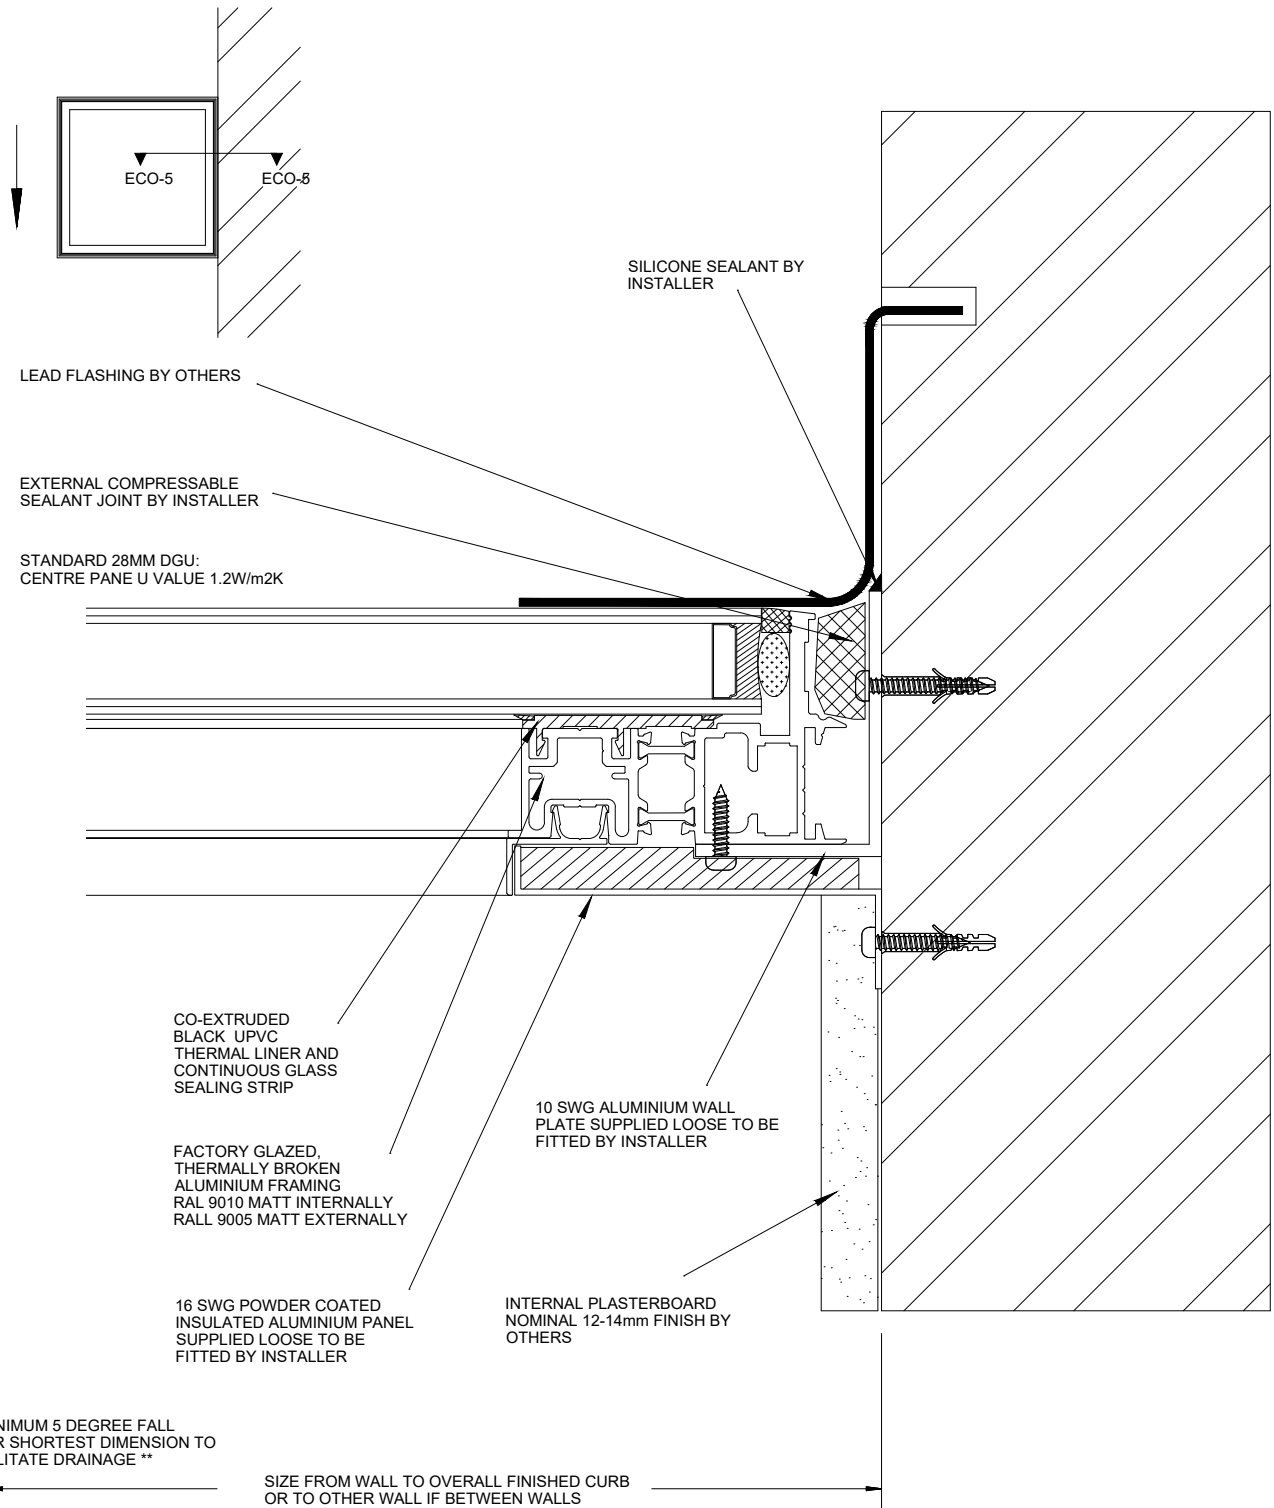

SCALE: 1:2 AT A4

PROJECT:

TECHNICAL CATALOGUE DETAIL
ECOGARD ROOFLIGHT

REV	DATE

DRAWN

VM

DATE

01/2019

DRG. No.

ECO-A5 - 1