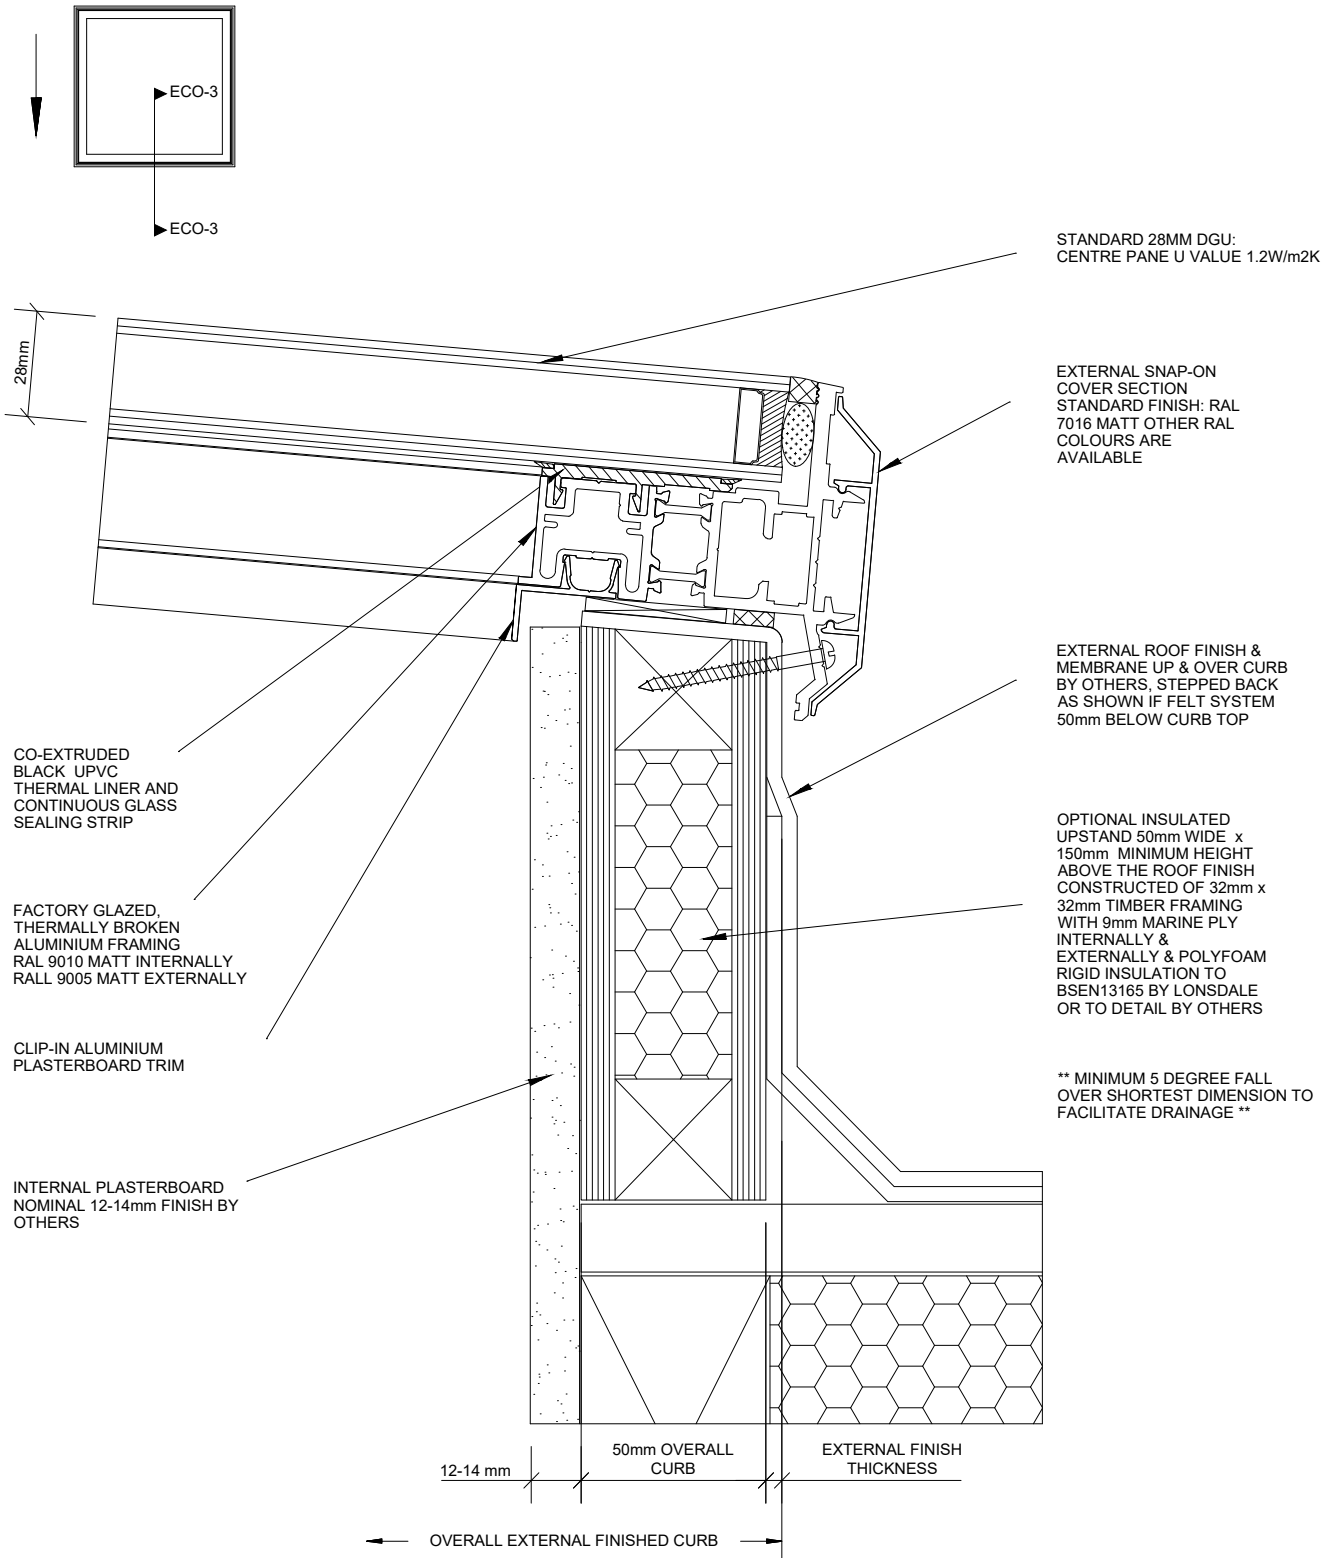

LONSDALE METAL Co. LTD

London N17 9QU

TEL: 020 8801 4221 FAX: 020 8801 1287

Email: info@lonsdalemetal.co.uk

www.lonsdalemetal.co.uk

DRAWING TITLE:

VERTICAL SECTION THROUGH
ROOFLIGHT FRAME ECOGARD FGR-F1
AT BOTTOM WITH 5 DEGREE PITCH

SCALE: 1:2 AT A4

PROJECT:	REV	DATE	DRAWN	VM
TECHNICAL CATALOGUE DETAIL ECOGARD ROOFLIGHT			DATE	01/2015
			DRG. No.	ECO-A3