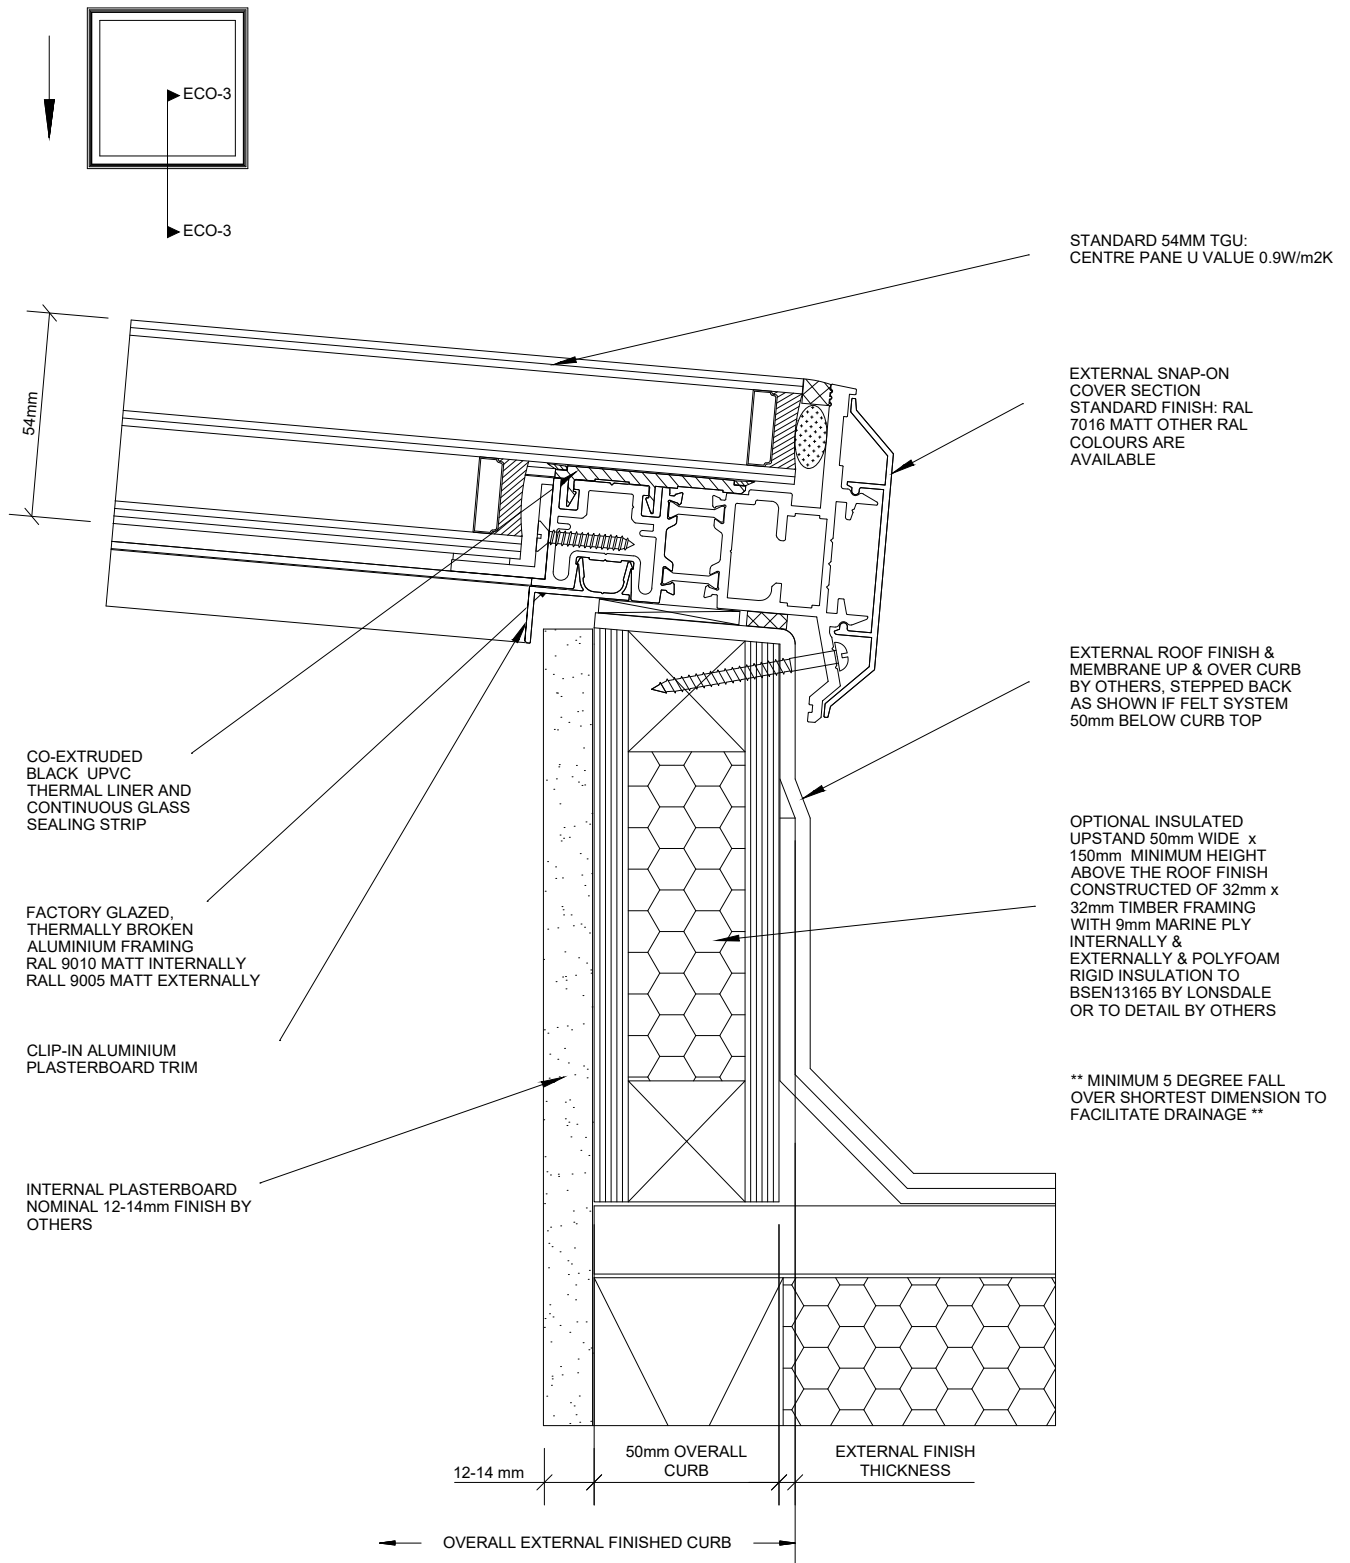

**LONSDALE METAL Co. LTD**

London N17 9QU

TEL: 020 8801 4221 FAX: 020 8801 1287

Email: info@lonsdalemetal.co.uk

www.lonsdalemetal.co.uk

**DRAWING TITLE:**

VERTICAL SECTION THROUGH  
ROOFLIGHT FRAME ECOGARD FGR-F1  
AT BOTTOM WITH 5 DEGREE PITCH

SCALE: 1:2 AT A4

<b>PROJECT:</b>	REV	DATE	DRAWN	VM
TECHNICAL CATALOGUE DETAIL ECOGARD ROOFLIGHT			DATE	01/2015
			DRG. No.	ECO-A3T