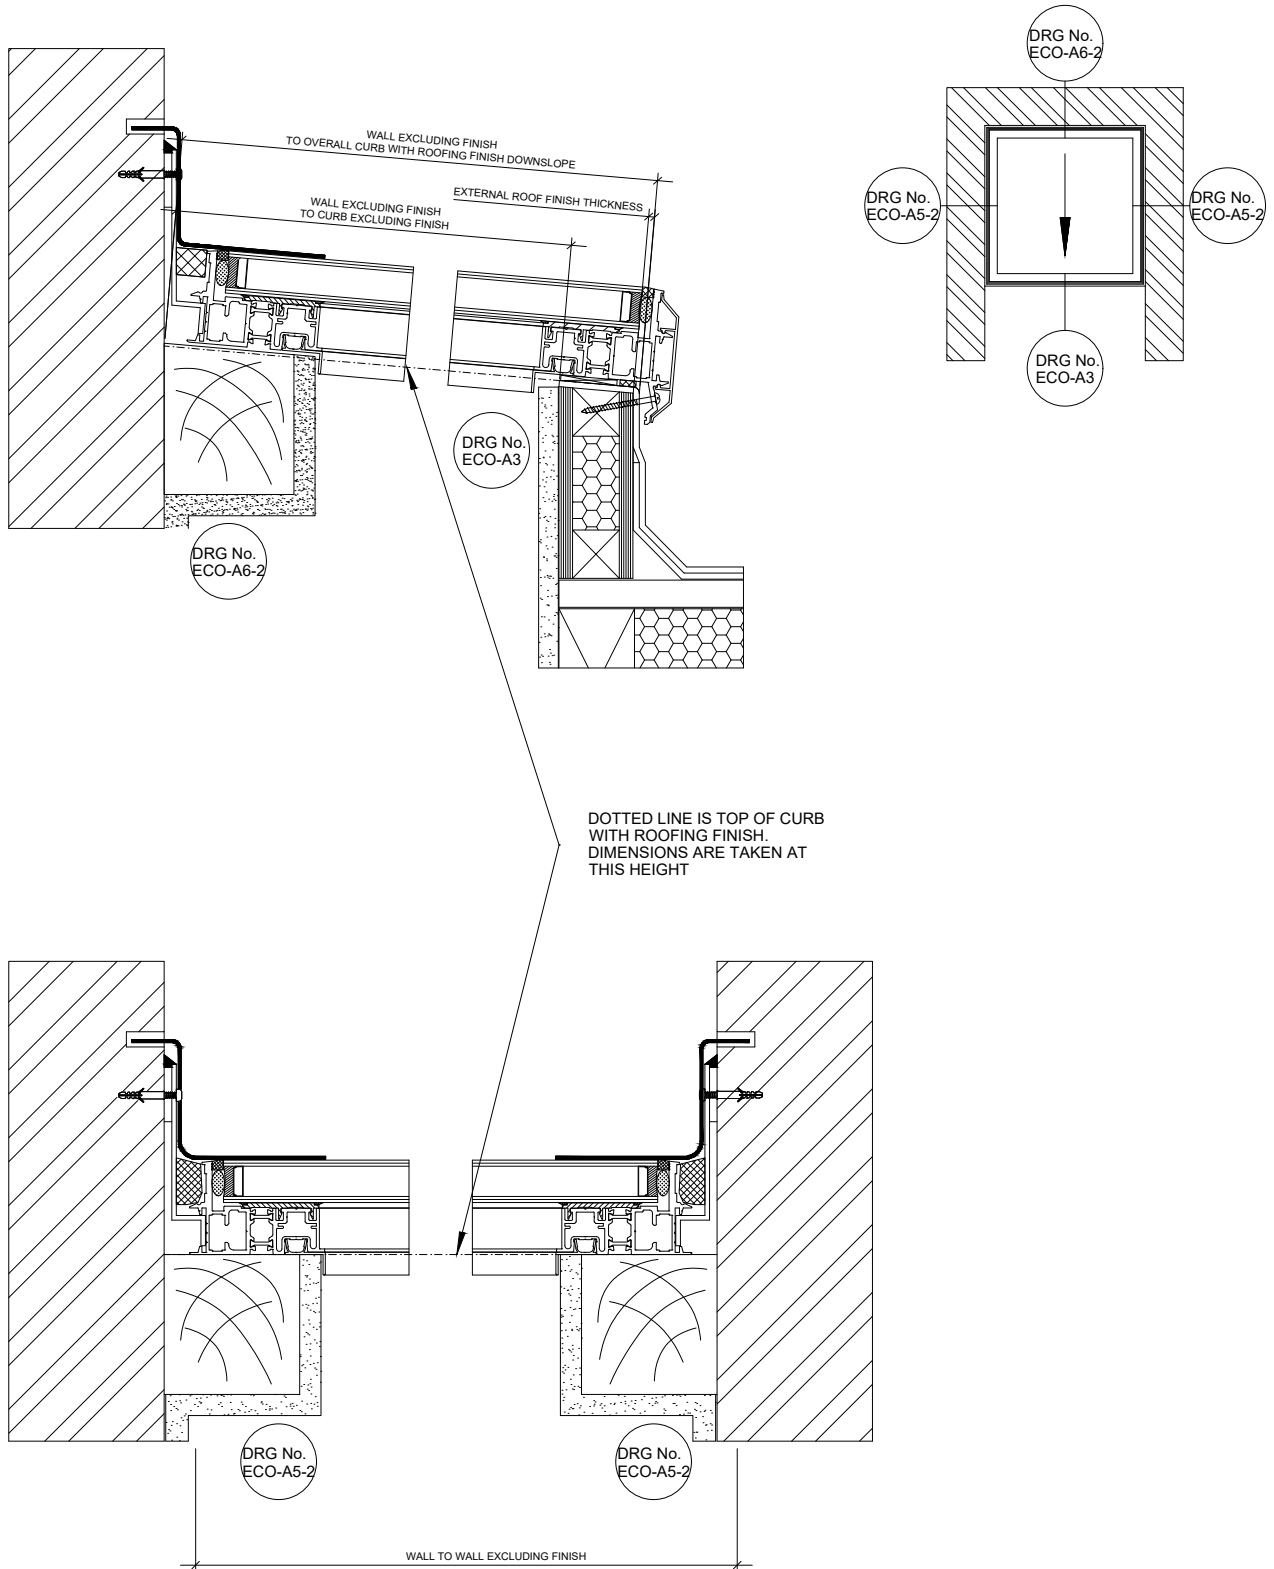

LONSDALE METAL Co. LTD

London N17 9QU

TEL: 020 8801 4221 FAX: 020 8801 1287

Email: info@lonsdalemetal.co.uk

www.lonsdalemetal.co.uk

DRAWING TITLE:

**SIZES REQUIRED - WALL TO TOP & SIDES,
CURB TO BOTTOM, 5 DEGREE PITCH
ECOGARD FGR-F1**

SCALE: 1:5 AT A4

PROJECT:

TECHNICAL CATALOGUE DETAIL
ECOGARD ROOFLIGHT

REV	DATE

DRAWN VM

DATE 01/2019

DRG. No. ECO-A21 - 2