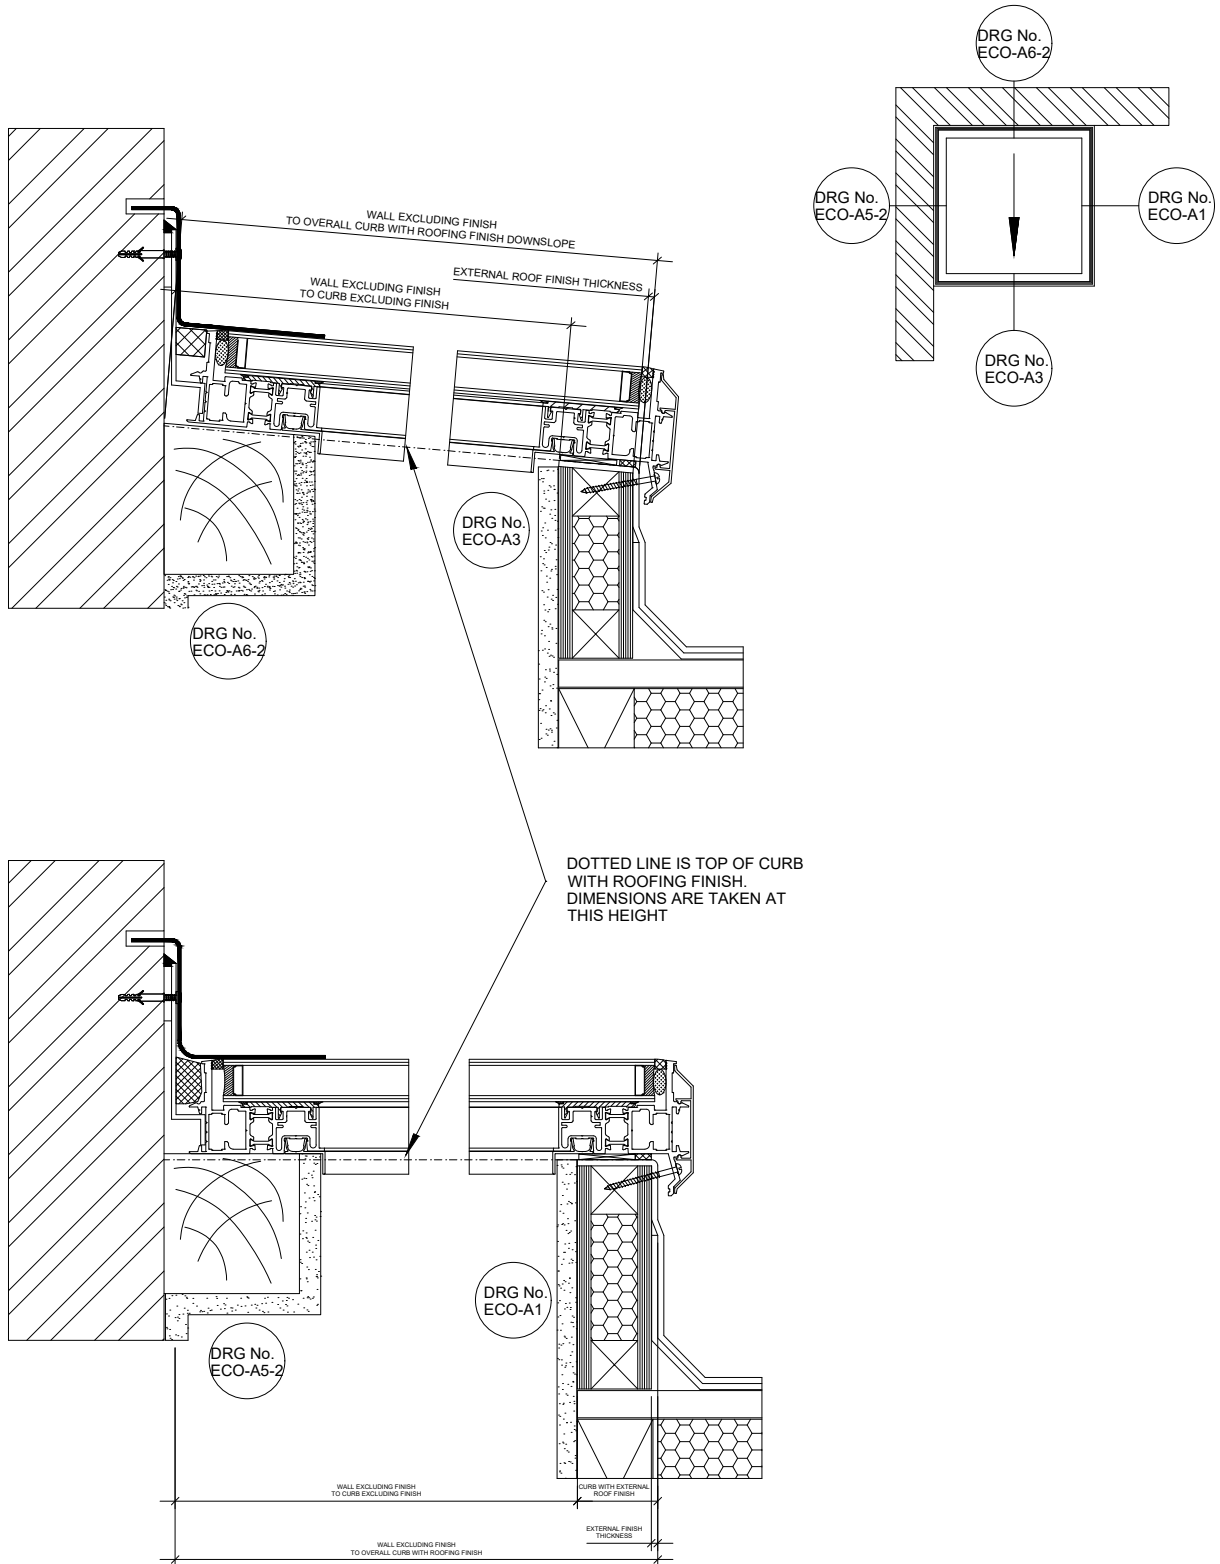

LONSDALE METAL Co. LTD

London N17 9QU

TEL: 020 8801 4221 FAX: 020 8801 1287

Email: info@lonsdalemetal.co.uk

www.lonsdalemetal.co.uk

DRAWING TITLE:

**SIZES REQUIRED - WALL TO TOP & SIDE & CURBS TO OTHER SIDES, 5 DEGREE PITCH
ECOGARD FGR-F1**

SCALE: 1:5 AT A4

PROJECT:

TECHNICAL CATALOGUE DETAIL
ECOGARD ROOFLIGHT

REV	DATE

DRAWN VM

DATE 01/2019

DRG. No. ECO-A19 - 2