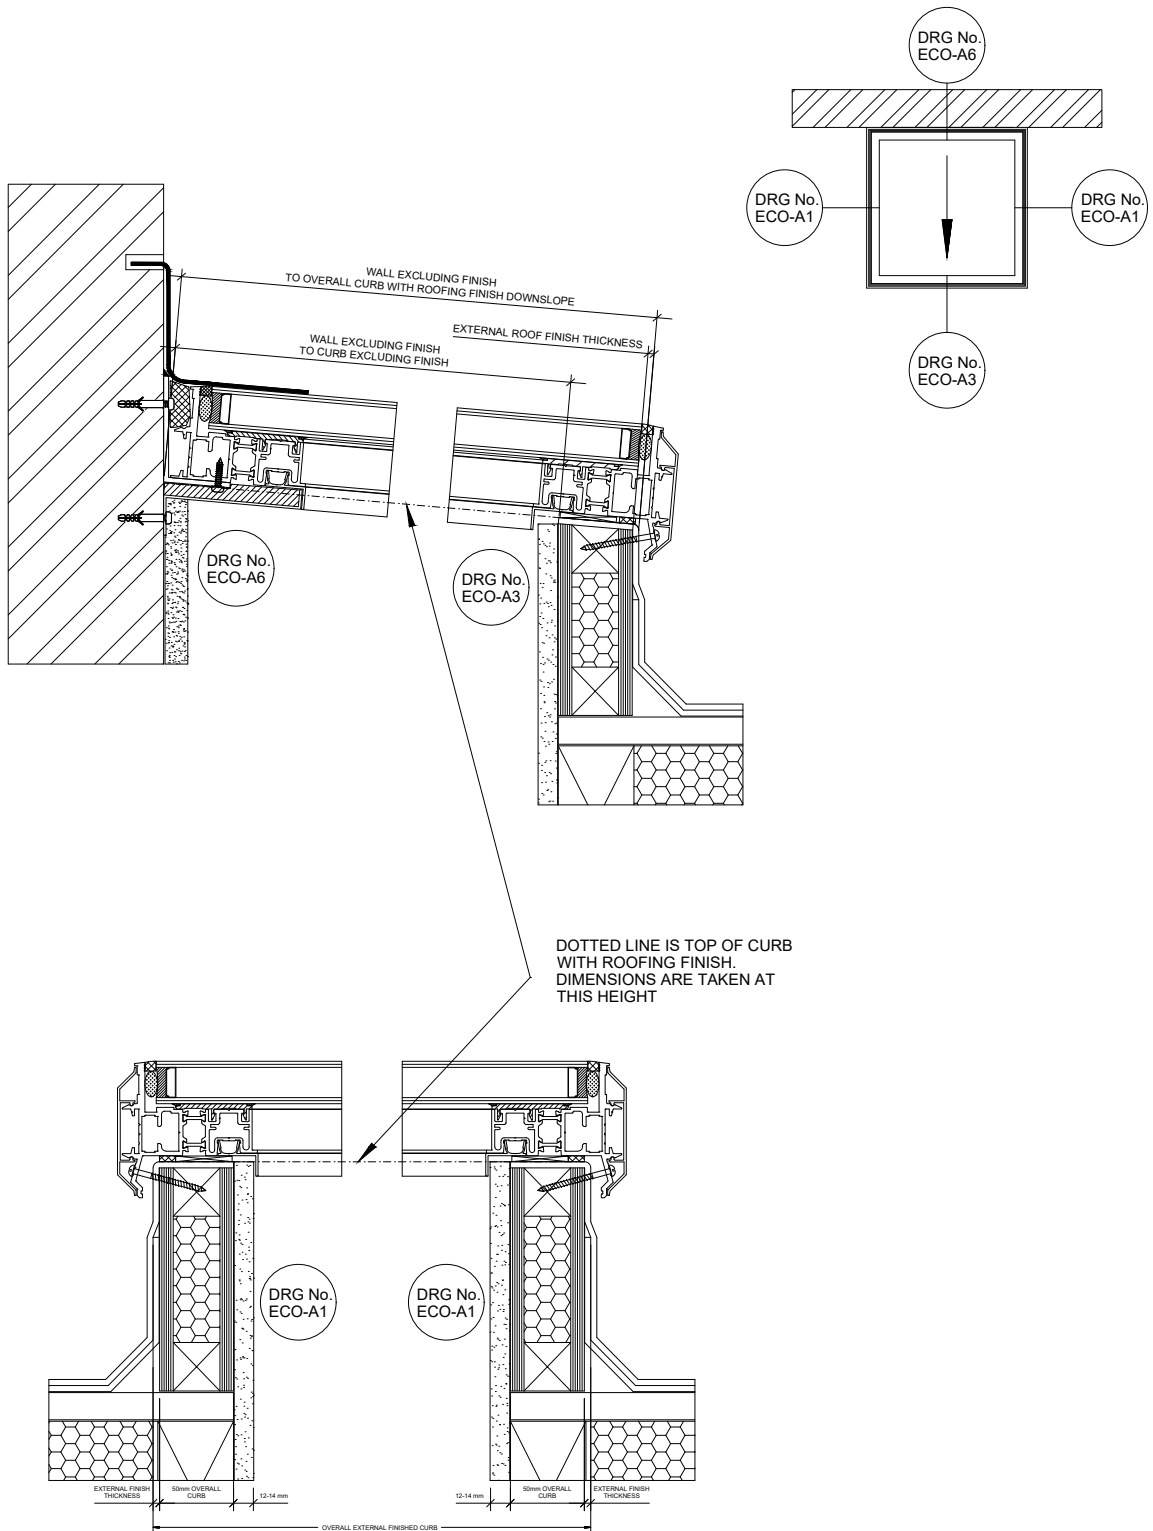

LONSDALE METAL Co. LTD

London N17 9QU

TEL: 020 8801 4221 FAX: 020 8801 1287

Email: info@lonsdalemetal.co.uk

www.lonsdalemetal.co.uk

DRAWING TITLE:

**SIZES REQUIRED - WALL TO TOP &
CURBS TO OTHER SIDES, 5 DEGREE
PITCH**

ECOGARD FGR-F1

SCALE: 1:5 AT A4

PROJECT:

TECHNICAL CATALOGUE DETAIL
ECOGARD ROOFLIGHT

REV	DATE

DRAWN VM

DATE 01/2019

DRG. No. ECO-A15